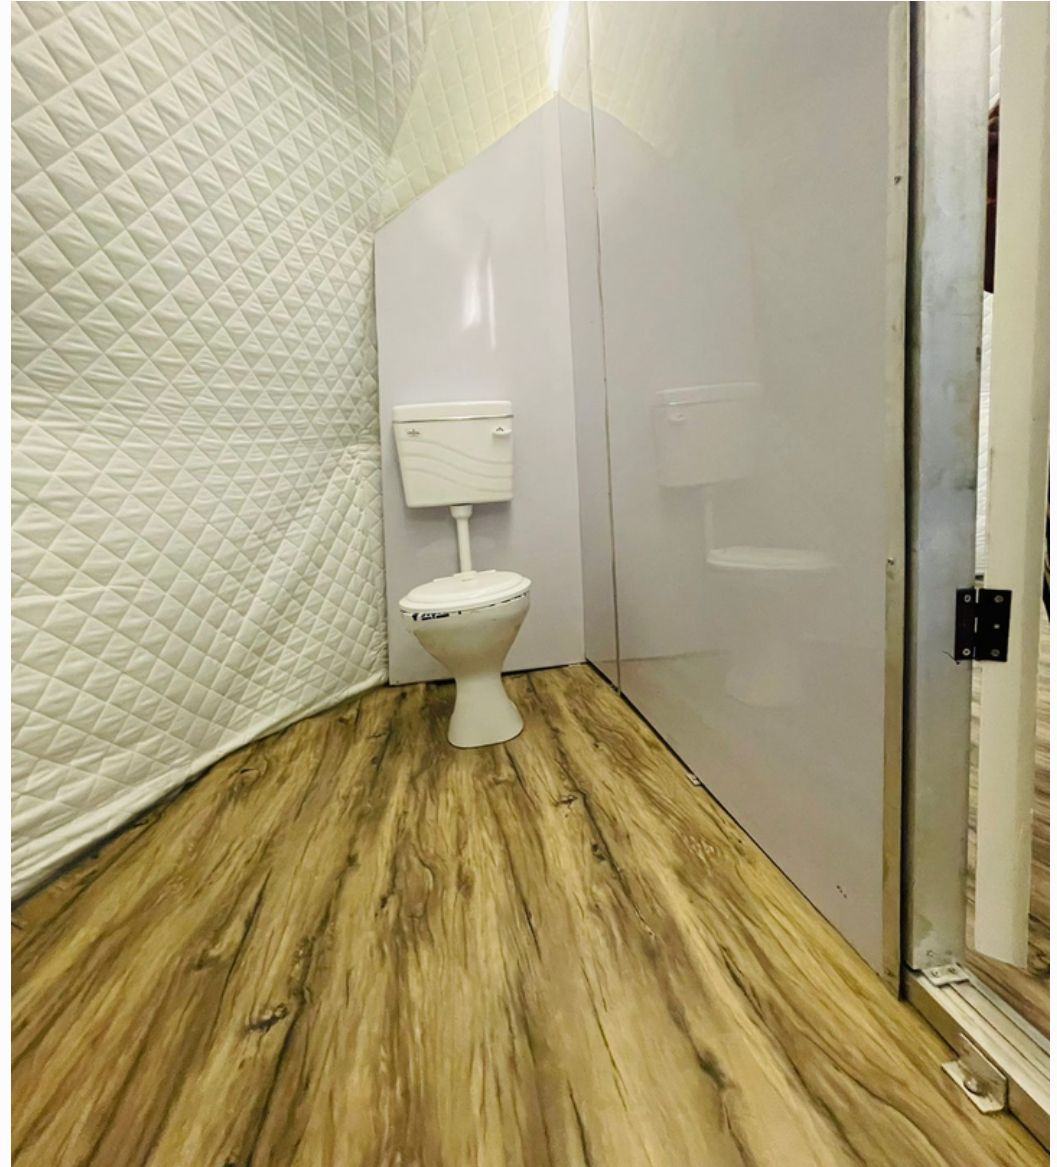

The Specification of Geodesic Dome Tent

1. Frame: galvanised steel powder coated .
2. External cladding : high quality blackout tensile fabric 750 gsm in choice of colour, 100% waterproof, fireproof , UV resistant, self-cleaning ability, etc.
3. Connector: strong hot-dip galvanised steel
4. Cotton Insulated lining inside
5. Allowed temperature condition: -30 degree Celsius~+70 degree Celsius
6. Wind load: max. 100km/h (can be reinforced)
7. Snow load: 75kg/sqm (snow can't stay if use big degree roof pitch design)
8. Easy to be assembled and dismantled, movable. 100% material reusable.
9. No pole inside, 100% available interior space.
10. Wash room partition.
11. full transparent front facade can be provided
12. Aluminium powder coated doors with toughened glass
13. Prefabricated Toilet pods

The entire unit is customised - you can choose wooden flooring , Ceramic tiles

Inbuilt bathroom partition

All our geodesic domes are provided with prefabricated Ready to use Toilet Pods with each Dome , fitted with all WC fittings and plumbing