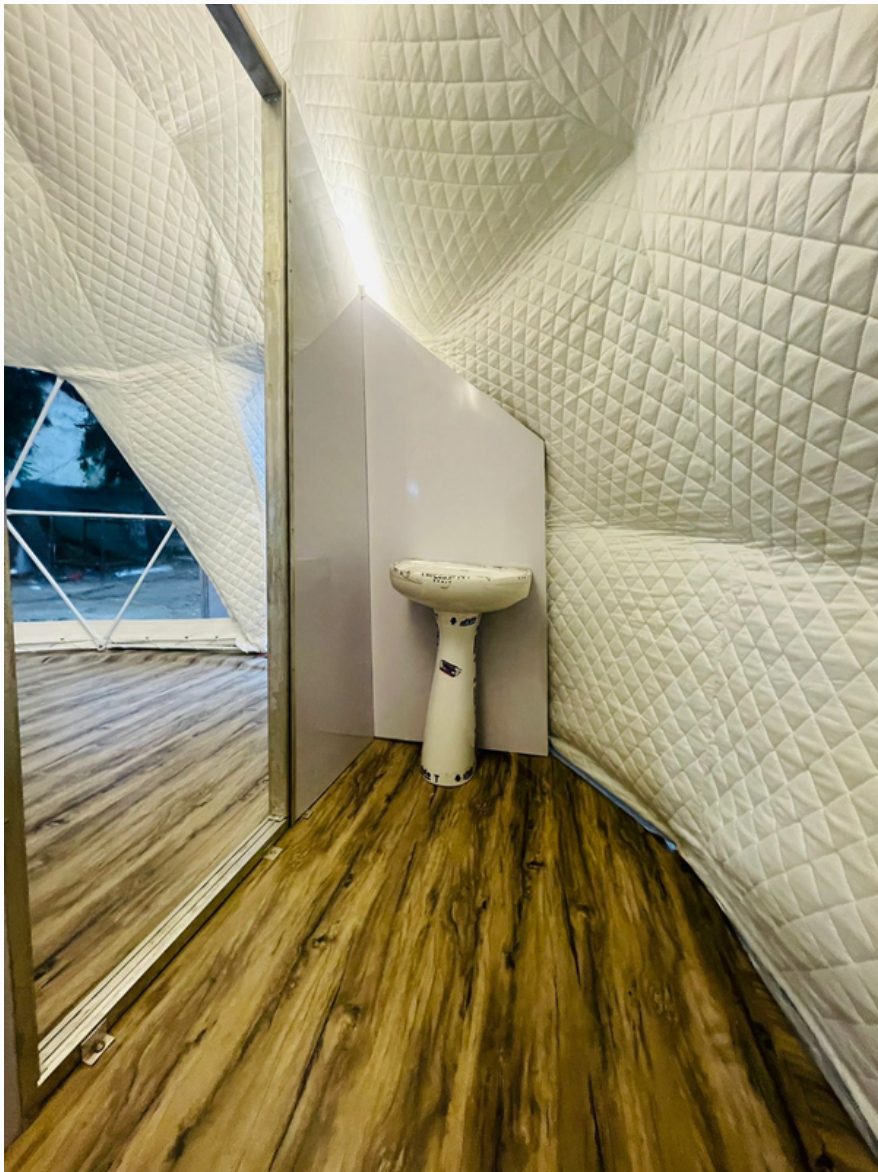

Geodomes

TALK TO US

Shadecrafts India -
9920386064

Glamorous living experience in the nature

Glamping Dome Tent has an eye-catching and elegant look. It is easy to fully equipped with household facilities, appliances, kitchenware and can be easily installed everywhere to provide a unique, comfortable, and peaceful living experience. So it is widely used for glamping camping and hotel of the resort.

Warm weather - option for AC fittings and lighter sunblock fabric

Luxurious fabric lining in luxury safari tent look gives it a luxury beyond expectations for your guests to experience . Choice of colour in the fabric can be provided

The Specification of Geodesic Dome Tent

1. Frame: galvanised steel powder coated .
2. External cladding : high quality blackout tensile fabric 750 gsm in choice of colour, 100% waterproof, fireproof , UV resistant, self-cleaning ability, etc.
3. Connector: strong hot-dip galvanised steel
4. Cotton Insulated lining inside
5. Allowed temperature condition: -30 degree Celsius~+70 degree Celsius
6. Wind load: max. 100km/h (can be reinforced)
7. Snow load: 75kg/sqm (snow can't stay if use big degree roof pitch design)
8. Easy to be assembled and dismantled, movable. 100% material reusable.
9. No pole inside, 100% available interior space.
10. Wash room partition.
11. full transparent front facade can be provided
12. Aluminium powder coated doors with toughened glass
13. Prefabricated Toilet pods

The entire unit is customised - you can choose wooden flooring , Ceramic tiles

Inbuilt bathroom partition

All our geodesic domes are provided with prefabricated Ready to use Toilet Pods with each Dome , fitted with all WC fittings and plumbing