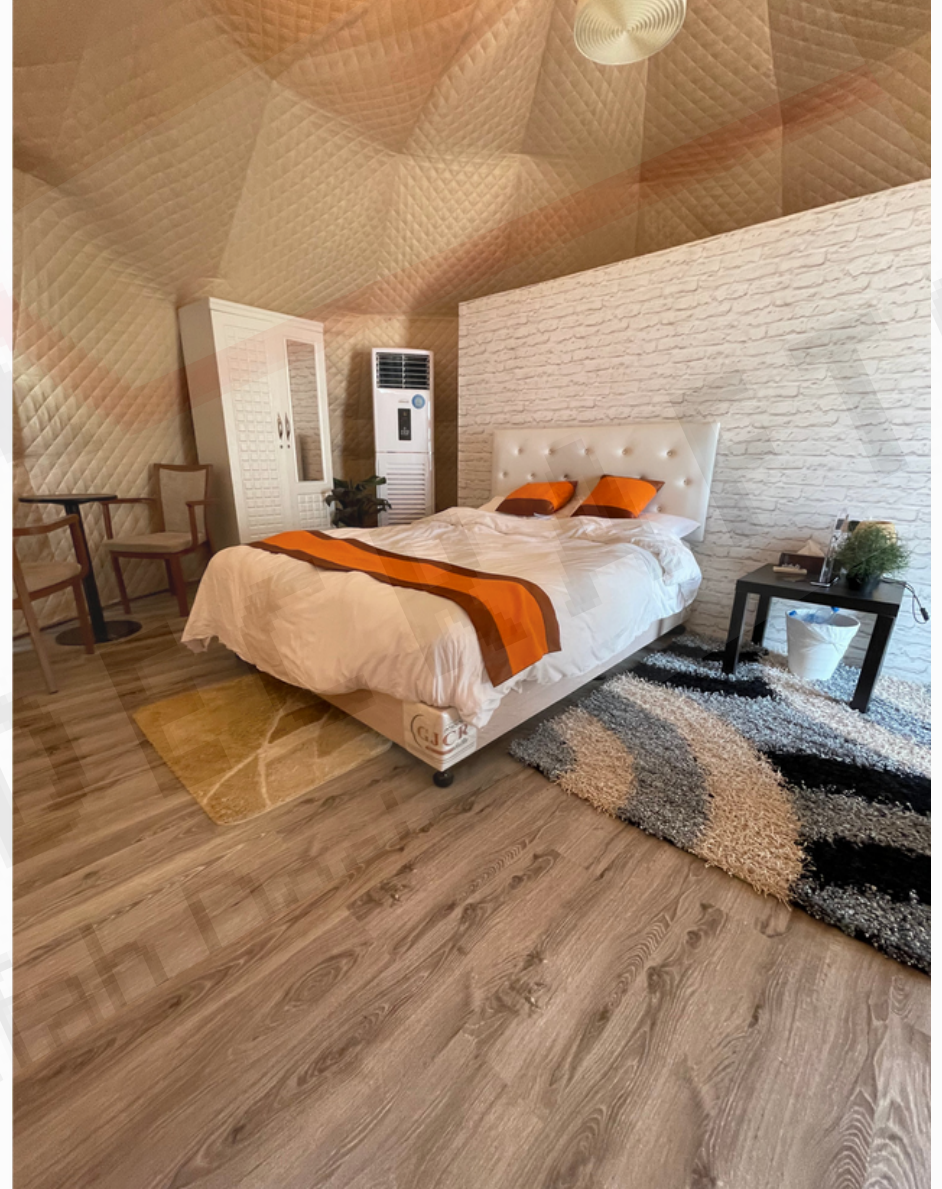

Insulation with decorative inner lining

Cold weather - Heavy insulation

Warm weather - option for AC fittings and lighter sunblock fabric